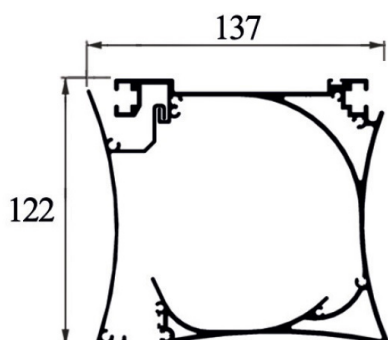

ZIPPY QUEEN IS THE TRUE QUEEN OF ZIP WORLD.

ONE OF A KIND, ZIPPY QUEEN COMBINES AN INNOVATIVE DESIGN WITH A SYSTEM ABLE TO SHADE AN AREA UP TO 10 M WIDE WITHOUT ANY TYPE OF BENDING.

IT IS THE IDEAL SOLUTION FOR OFFICES AND HOTELS.

MAXIMUM SUGGESTED SIZE: 10 M X 3 M

Box

QUEEN ALUMINIUM BOX WITH A FRONTAL INSPECTION WITH CRADLE TO SUPPORT THE ROLLER;
GALVANIZED IRON END CAPS COATED AS THE ALUMINIUM STRUCTURE.