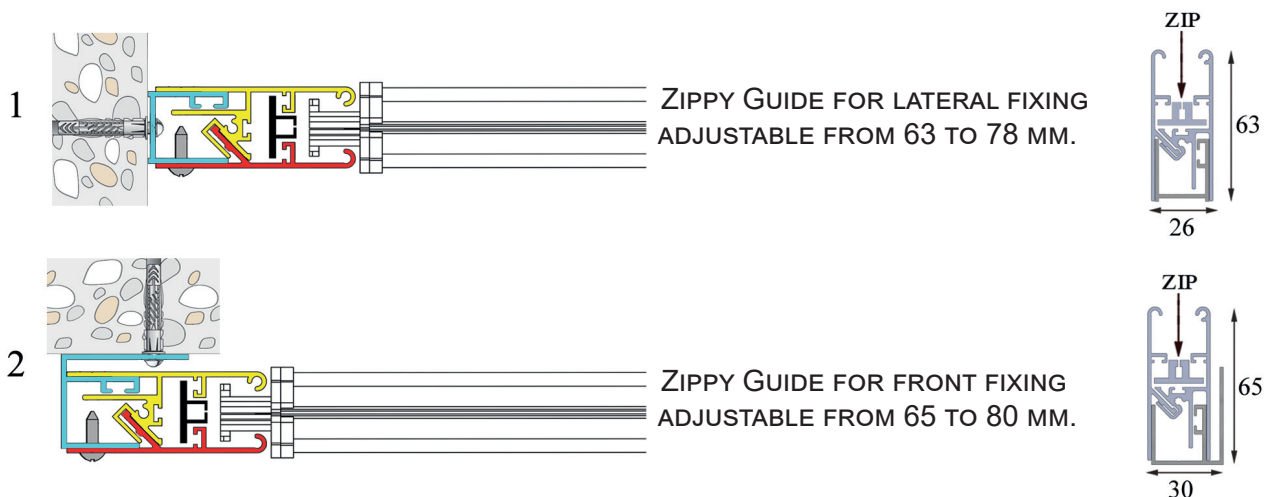

GUIDA REGISTRABILE ZIPPY

ZIPPY SIDE GUIDE IS AVAILABLE IN 2 VERSIONS AND CAN BE CHOSEN ACCORDING TO CUSOMER'S NEEDS.

1. ZIPPY GUIDE FOR LATERAL FIXING;
2. ZIPPY GUIDE FOR FRONT FIXING;

ALL ZIPPY SIDE GUIDES ARE ADJUSTABLE AND MADE UP OF 3 ALUMINIUM PROFILES TO RECOVER UP TO 3 CM. OFFSET FOR ZIPPY SIDE GUIDE (1-2).

GUIDE LOCK SYSTEM WITH SCREWS. SCREWS ARE HIDDEN WITH PLASTIC CAPS AVAILABLE IN 4 COLOURS.

BRUSH IS INSTALLED INSIDE THE SIDE GUIDES IN ORDER TO REDUCE NOISE CAUSED BY CONTACT BETWEEN PVC GUIDE AND ALUMINIUM GUIDE.

PVC GUIDE GUARANTEES A PERFECT ZIP RETENTION

ZIP IS WELDED ON 4 FABRIC SIDES (PATENTED SYSTEM). AVAILABLE IN GREY, WHITE AND BLACK COLOUR. (BLACK IS ALWAYS USED WITH BLACKOUT FABRIC).