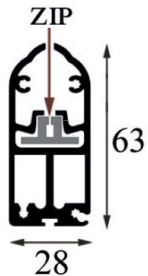

### MOUNT

CEILING MOUNT WITH BRACKETS.

## EASY MAINTENANCE SYSTEM

ALUMINIUM ROLLER TUBE Ø 63 AND EASY ZIP BOTTOM BAR WITH ZIP HOUSING.

ZIP IS WELDED ON 4 FABRICS SIDES. IT IS VERY IMPORTANT BECAUSE IT SPEEDS UP ASSEMBLY OPERATIONS AS ANY FABRIC REPLACEMENT / MAINTENCE.

## ZIPPY XL BOTTOM BAR WITH ZIP HOUSING

ZIPPY XL BOTTOM BAR WITH PVC GUIDE HOLDER (PVC GUIDE FOR ZIP RETENTION) AND WEIGHT IN THE LOWER PART. IN CASE OF GEAR OPERATION, A LOCK SYSTEM CAN BE INSTALLED ON THE BOTTOM BAR TO MANUALLY TIGHTEN THE FABRIC

## GASKET

ON REQUEST, THERE IS THE POSSIBILITY TO ADD A GASKET PROFILE (13 MM) TO THE BOTTOM BAR. AVAILABLE IN BLACK AND GREY COLOUR.