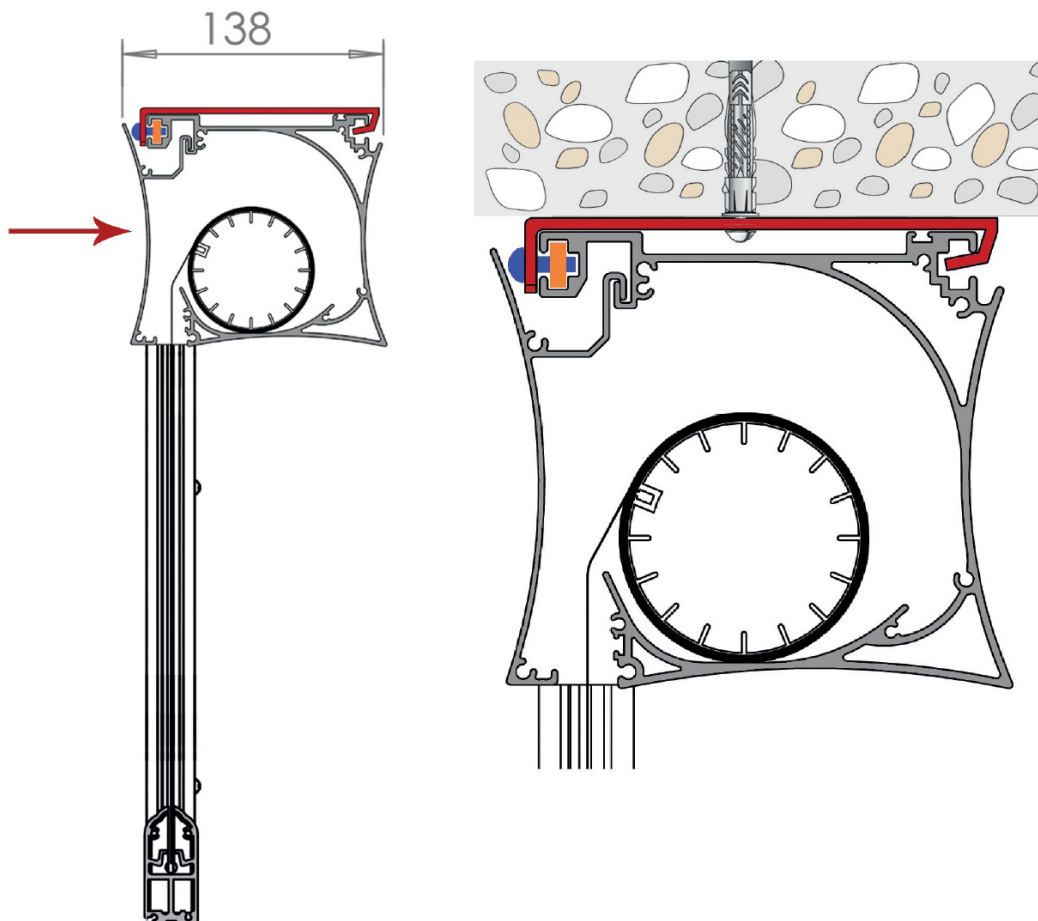

### MOUNT

CEILING MOUNT WITH BRACKETS.

## EASY MAINTENANCE SYSTEM

ALUMINIUM ROLLER TUBE Ø 63 AND EASY ZIP BOTTOM BAR WITH ZIP HOUSING.

ZIP IS WELDED ON 4 FABRICS SIDES. IT IS VERY IMPORTANT BECAUSE IT SPEEDS UP ASSEMBLY OPERATIONS AS ANY FABRIC REPLACEMENT / MAINTENCE.

## ZIPPY XL BOTTOM BAR WITH ZIP HOUSING

ZIPPY XL BOTTOM BAR WITH PVC GUIDE HOLDER (PVC GUIDE FOR ZIP RETENTION) AND WEIGHT IN THE LOWER PART. IN CASE OF GEAR OPERATION, A LOCK SYSTEM CAN BE INSTALLED ON THE BOTTOM BAR TO MANUALLY TIGHTEN THE FABRIC

## GASKET

ON REQUEST, THERE IS THE POSSIBILITY TO ADD A GASKET PROFILE (13 MM) TO THE BOTTOM BAR. AVAILABLE IN BLACK AND GREY COLOUR.