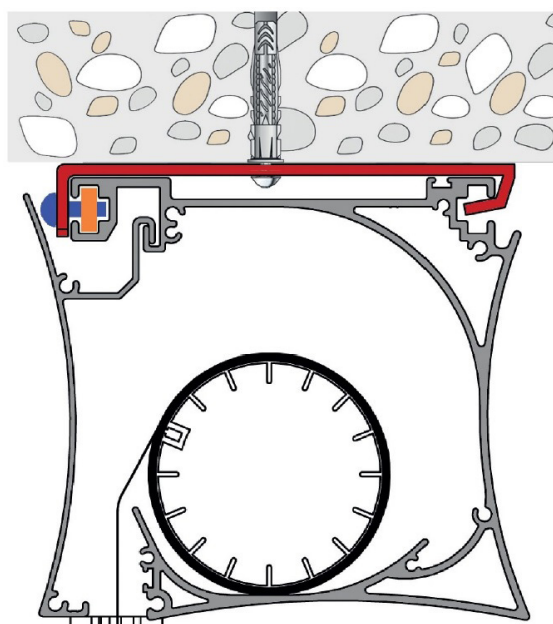

# **ZIPPY QUEEN**

**OUTDOOR TECHNICAL BLINDS**

- 1 MOUNT
- 2 ALUMINIUM BOX
- 3 ROLLER TUBE
- 4 BOTTOM BAR
- 5 LATERAL GUIDE
- 5A GUIDE LOCK SYSTEM
- 6 CONTROL
- 7 FABRIC

### Box

QUEEN ALUMINIUM BOX WITH A FRONTAL INSPECTION WITH CRADLE TO SUPPORT THE ROLLER;  
GALVANIZED IRON END CAPS COATED AS THE ALUMINIUM STRUCTURE.

### MOUNT

CEILING MOUNT WITH BRACKETS.

## EASY MAINTENANCE SYSTEM

ALUMINIUM ROLLER TUBE Ø 63 AND EASY ZIP BOTTOM BAR WITH ZIP HOUSING.

ZIP IS WELDED ON 4 FABRICS SIDES. IT IS VERY IMPORTANT BECAUSE IT SPEEDS UP ASSEMBLY OPERATIONS AS ANY FABRIC REPLACEMENT / MAINTENCE.