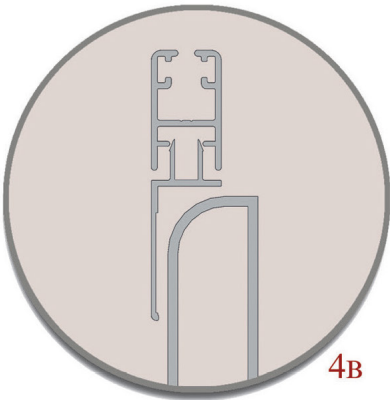

LADY - STANDARD PROFILES