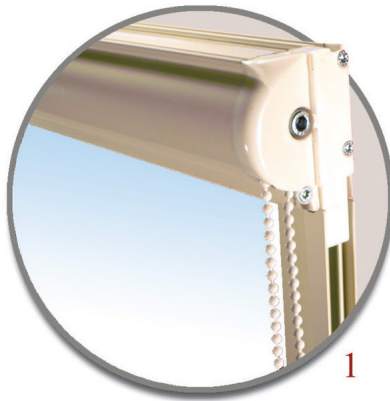

LADY - STANDARD PROFILES