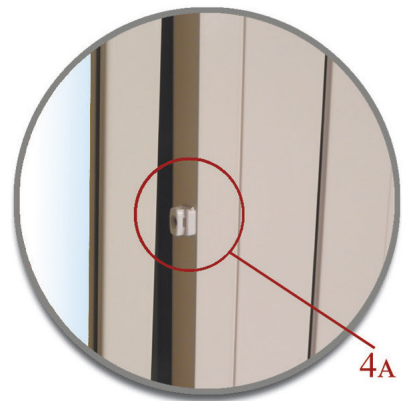

LADY - STANDARD PROFILES