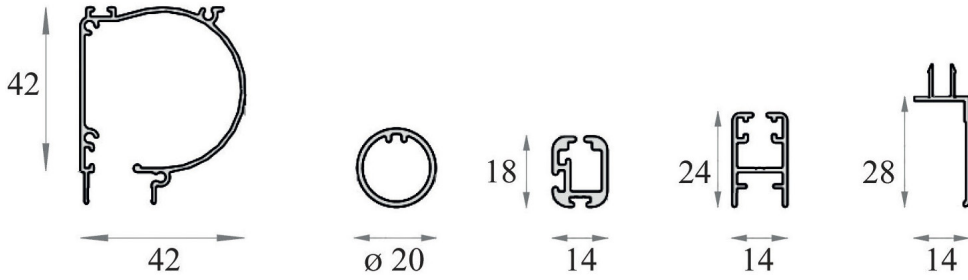

LADY - STANDARD PROFILES