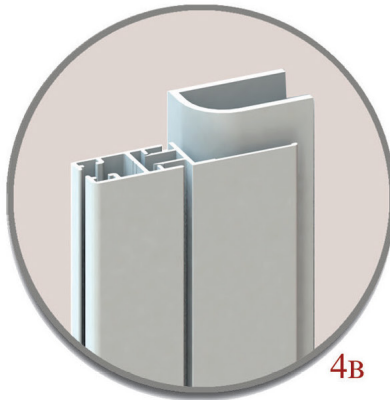

LADY - STANDARD PROFILES